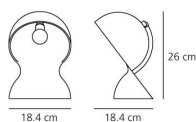

#### Table

Watt	Length	Luminous Flux (lm)	CCT	Color	Code	Product name
28W	18.4 cm	345lm	2800K	●	1466030A	Dalù Black
				○	1466000A	Dalù White

N.D.° IP20