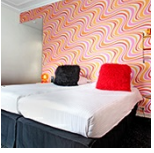

Projects

Vintage Hotel