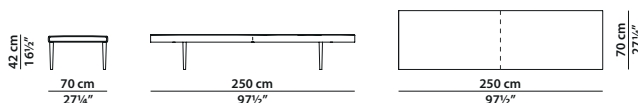

MADE IN ITALY

GARÇON Matteo Thun & Antonio Rodriguez

Panca.
Bench.
250 x 70 h42 | 1,00 m³

Panca.
Bench.
300 x 70 h42 | 1,15 m³

Panca.
Bench.
350 x 70 h42 | 1,35 m³

Panca. Special Edition Belle de Jour
Bench. Special Edition Belle de Jour
250 x 70 h42 | 1,00 m³

Panca. Special Edition Belle de Jour
Bench. Special Edition Belle de Jour
300 x 70 h42 | 1,15 m³

Panca. Special Edition Belle de Jour
Bench. Special Edition Belle de Jour
350 x 70 h42 | 1,35 m³