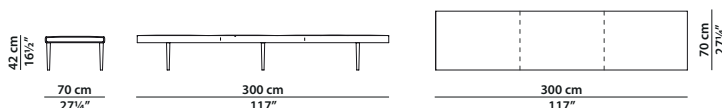

MADE IN ITALY

GARÇON Matteo Thun & Antonio Rodriguez

Panca.
Bench.
250 x 70 h42 | 1,00 m³

Panca.
Bench.
300 x 70 h42 | 1,15 m³

Panca.
Bench.
350 x 70 h42 | 1,35 m³

Panca. Special Edition Belle de Jour
Bench. Special Edition Belle de Jour
250 x 70 h42 | 1,00 m³

Panca. Special Edition Belle de Jour
Bench. Special Edition Belle de Jour
300 x 70 h42 | 1,15 m³

Panca. Special Edition Belle de Jour
Bench. Special Edition Belle de Jour
350 x 70 h42 | 1,35 m³