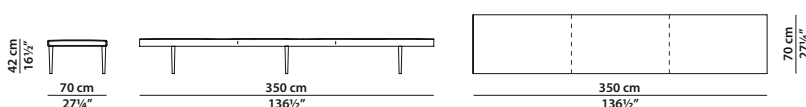

MADE IN ITALY

GARÇON Matteo Thun & Antonio Rodriguez

Panca.
Bench.
250 x 70 h42 | 1,00 m³

Panca.
Bench.
300 x 70 h42 | 1,15 m³

Panca.
Bench.
350 x 70 h42 | 1,35 m³

Panca. Special Edition Belle de Jour
Bench. Special Edition Belle de Jour
250 x 70 h42 | 1,00 m³

Panca. Special Edition Belle de Jour
Bench. Special Edition Belle de Jour
300 x 70 h42 | 1,15 m³

Panca. Special Edition Belle de Jour
Bench. Special Edition Belle de Jour
350 x 70 h42 | 1,35 m³