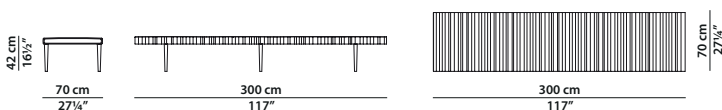

MADE IN ITALY

GARÇON Matteo Thun & Antonio Rodriguez

Panca.
Bench.
250 x 70 h42 | 1,00 m³

Panca.
Bench.
300 x 70 h42 | 1,15 m³

Panca.
Bench.
350 x 70 h42 | 1,35 m³

Panca. Special Edition Belle de Jour
Bench. Special Edition Belle de Jour
250 x 70 h42 | 1,00 m³

Panca. Special Edition Belle de Jour
Bench. Special Edition Belle de Jour
300 x 70 h42 | 1,15 m³

Panca. Special Edition Belle de Jour
Bench. Special Edition Belle de Jour
350 x 70 h42 | 1,35 m³