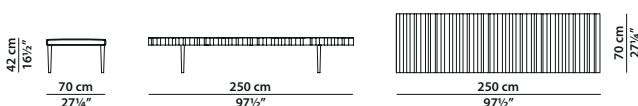

MADE IN ITALY

GARÇON Matteo Thun & Antonio Rodriguez

Panca.
Bench.
250 x 70 h42 | 1,00 m³

Panca.
Bench.
300 x 70 h42 | 1,15 m³

Panca.
Bench.
350 x 70 h42 | 1,35 m³

Panca. Special Edition Belle de Jour
Bench. Special Edition Belle de Jour
250 x 70 h42 | 1,00 m³

Panca. Special Edition Belle de Jour
Bench. Special Edition Belle de Jour
300 x 70 h42 | 1,15 m³

Panca. Special Edition Belle de Jour
Bench. Special Edition Belle de Jour
350 x 70 h42 | 1,35 m³