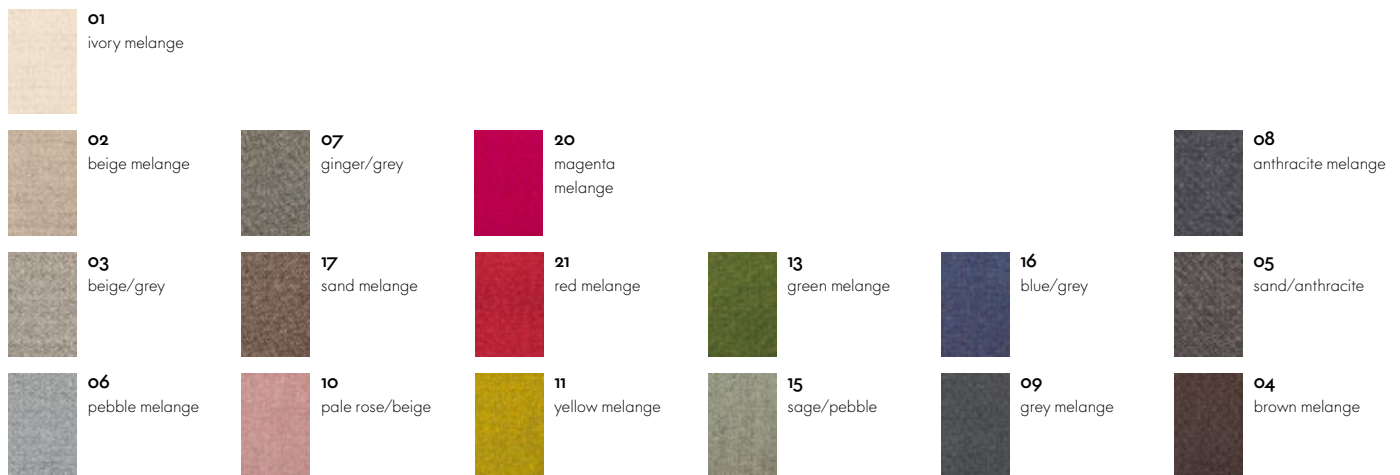

Surfaces and colours

Credo

Cosy

Dumet