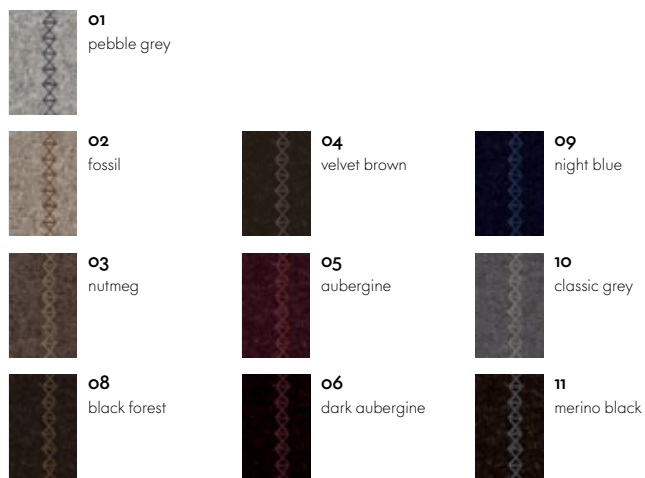

Surfaces and colours

Credo

Cosy

Dumet