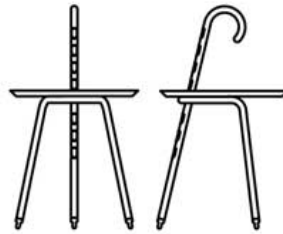

colour

Walnut decal, Chrome

packaging

H 85 cm | 33.5"

W 45 cm | 17.7"

D 45 cm | 17.7"

Colli 1/1

Product weight:

5.5KG | 12.13lb

With packaging:

7KG | 15.43lb

cleaning instructions

Moooi recommends using a good furniture polish and a soft cloth. Apply generously in layers to the surface and use the cloth to shine. Do not use abrasive fabrics, gently remove tough stains with warm water and a trusted multi-surface cleaner.

m o o o i[®]

dimensions

44 cm | 17.3"

47 cm | 18.5"

76 cm | 29.9"