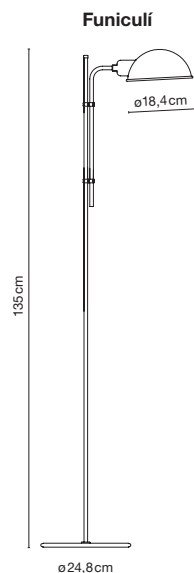

# FUNICULÍ

Lluís Porqueras, 1979 / 2012

Base and stem in lacquered iron. Shade made of lacquered aluminium. Black rubber which wraps the outline base up.

- Moss grey (Ral 7003)
- White (Ral 9001)
- Black (Ral 9005)
- Red (Ral 3024)
- Beige (Ral 1000)

○ E27 53W HSGSA/C/UB

○ E27 FBT 18W

Range